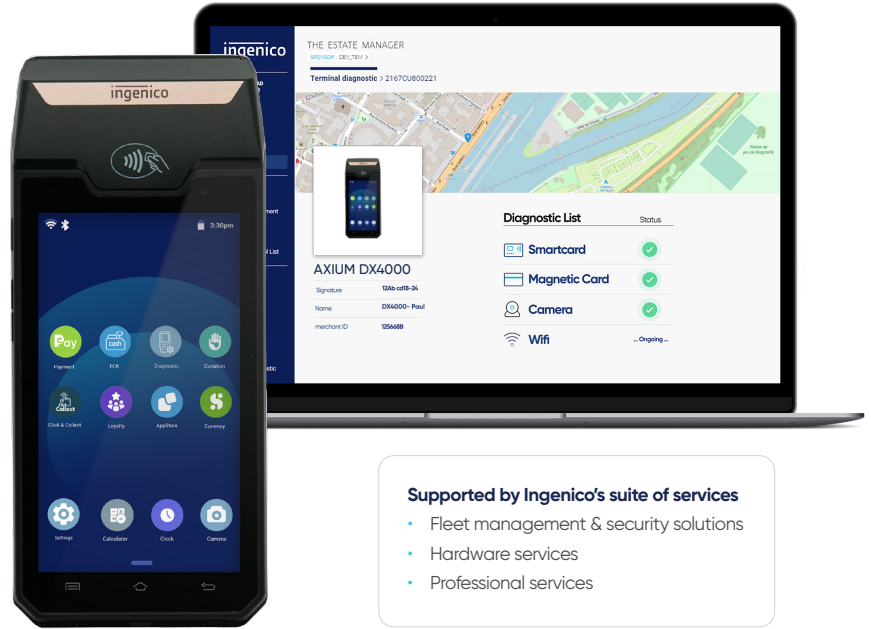

Whether accept payments at counter or focus on more advanced capabilities, the AXIUM DX4000 makes it possible.

The power of Android 10. Harness the power of the Appstore.

Maximized network availability

- Wi-Fi and Bluetooth
- Optional Ethernet through MagicBox
- Battery back-up to cover power loss

Seamless integration at counter

- All-in-one compact device
- Optional MagicBox offering various wired connectivity

Raising the bar on security with PCI PTS v6 and Ingenico security tools

Fast integrated printer

Optimized checkout time

- EMV Chip & PIN, contactless, magstripe or digital wallets
- Large 5" color touch display and highlighted contactless zone provide an engaging payment experience
- Highlighted contactless zone

Fully outsourcing of terminal's life cycle management with TaaS package

Supported by Ingenico's suite of services

- Fleet management & security solutions
- Hardware services
- Professional services

Specifications

OS	• Android	• Android 10 Security OS	✓
Memory	• Internal • External	• 16GB Flash 2GB RAM • MicroSD Card slot	✓ ✓
Processor	• Application processor • Crypto processor	• Cortex Quad-core A53, 1.3GHz • Security core SC300, 192MHz	✓ ✓
Card readers	• Magnetic card reader • Smart card reader • NFC/contactless	• Support ISO 1/2/3 track data, bi-directional swiping • EMV L1 and ISO7816 spec compliant • EMV Contactless L1 3.1 spec compliant; support ISO / IEC 14443 Type A / B	✓ ✓ ✓
SAM slots	• 3 slots	• 3 SAM	✓
Display	• Color / capacitive multi-touch	• 5" HD, 1280 x 720 px	✓
Printer	• Integrated thermal printer	• Diameter: 40mm	✓
Keys & Keypad	• Power key & volumes keys • Capacitive screen keys	• 1 Power key & 2 volumes keys • Physical screen keys: Menu, Home, Back	✓ ✓

Audio	• Speaker • Buzzer	• Internal speaker • Internal buzzer	✓ ✓
Connectivity	• LAN	• Bluetooth 4.2 support low energy • WiFi IEEE8.2.11 a/b/g/n/ac, 2.4GHz and 5GHz • Ethernet 10/100"	✓ ✓ ✓
Connections	• USB	• USB Type C	✓
Data capture	• Positioning	• Tracking GPS, GLONASS, BEIDOU	✓
Battery	• Li-ion	• 2200mAh / 7.2V, 15.8Wh (equal to 4270mAh / 3.7V)	✓
MagicBox	• Ports	• Ethernet, USB Host, USB device, USB C	Option
Size	• Terminal only	• 6.63 x 3.15 x 2.15" (177.6 x 80 x 56.8 mm)	✓
Weight	• Terminal + battery	• 15.34oz (435g)	✓
Security	• PCI PTS V6		✓
Environment	• Operating Temperature • Storage Temperature • Operating Humidity	• 14°F to 122°F (-10°C to +50°C) • -4°F to 158°F (-20°C to +70°C) • 10% to 90% non-condensing	✓ ✓ ✓